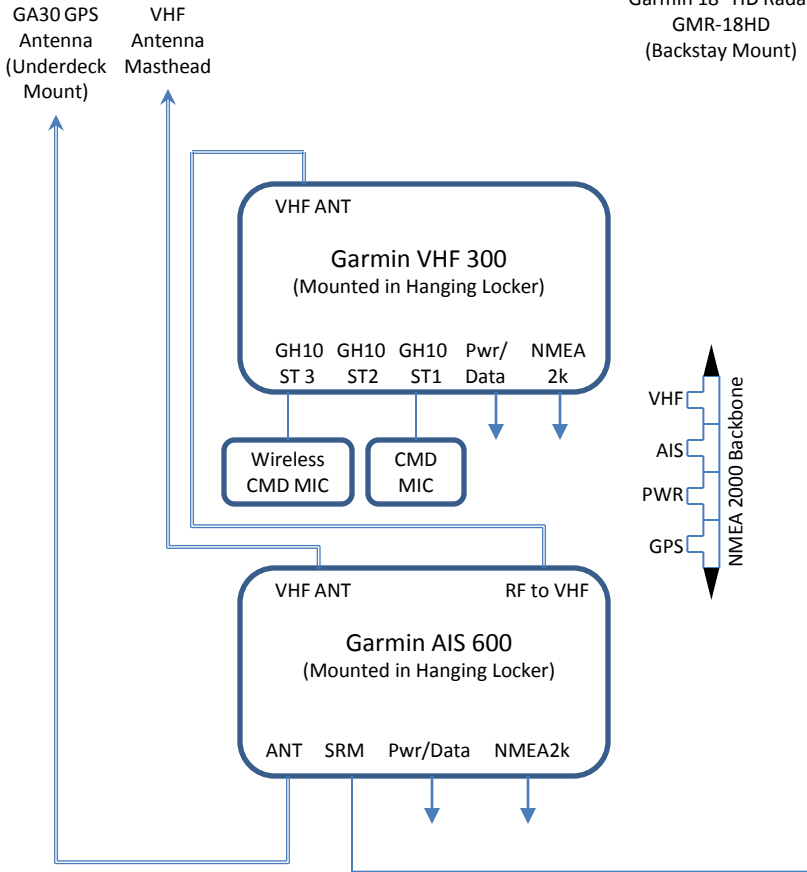

Sea Dream – Instruments / Network

(12/28/11)

SRM (Toggle with Cover)
AIS TX - OFF