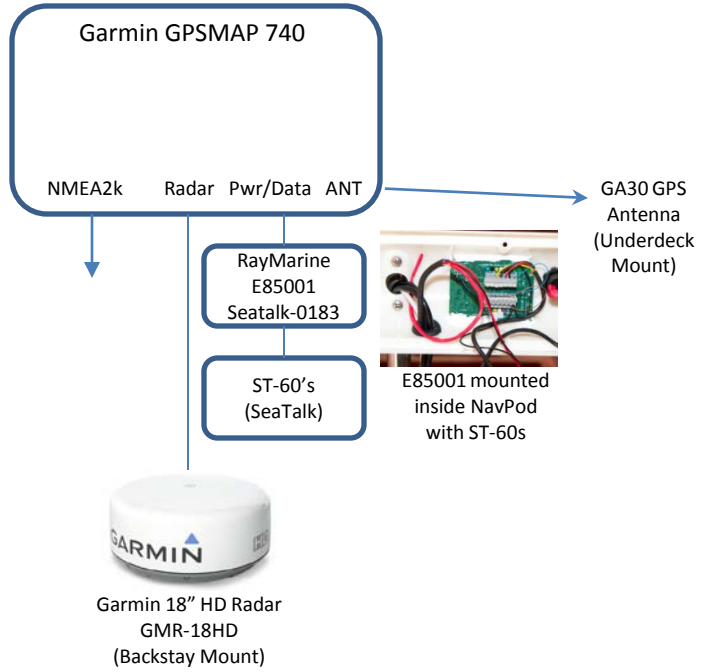

Sea Dream – Instruments / Network

(12/28/11)

SRM (Toggle with Cover)
AIS TX - OFF